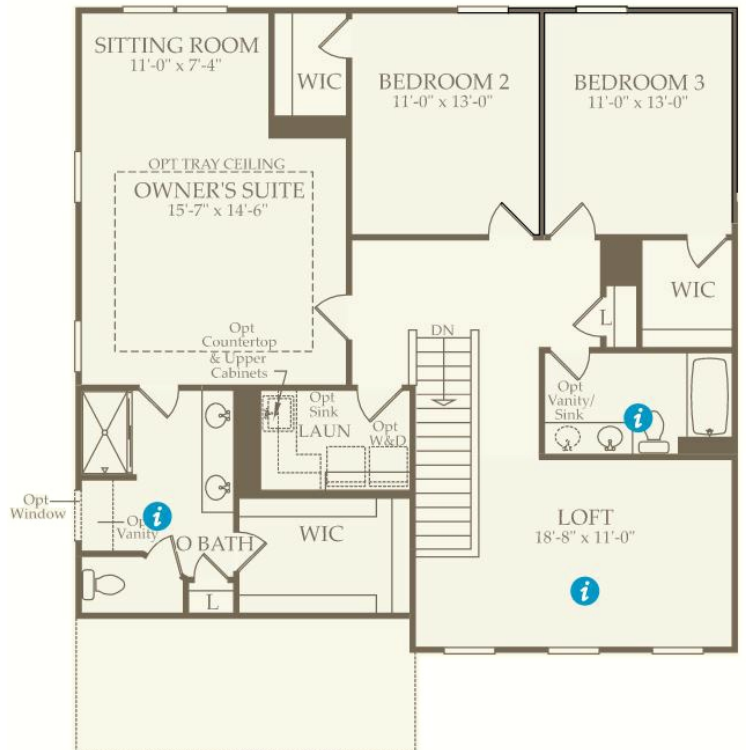

THE ALLISON

FIRST FLOOR	1164 sq.ft.	4 BEDROOM
SECOND FLOOR	1524 sq.ft.	2.5 BATH
TOTAL	2688 sq.ft.	2 CAR GARAGE

FIRST FLOOR

SECOND FLOOR