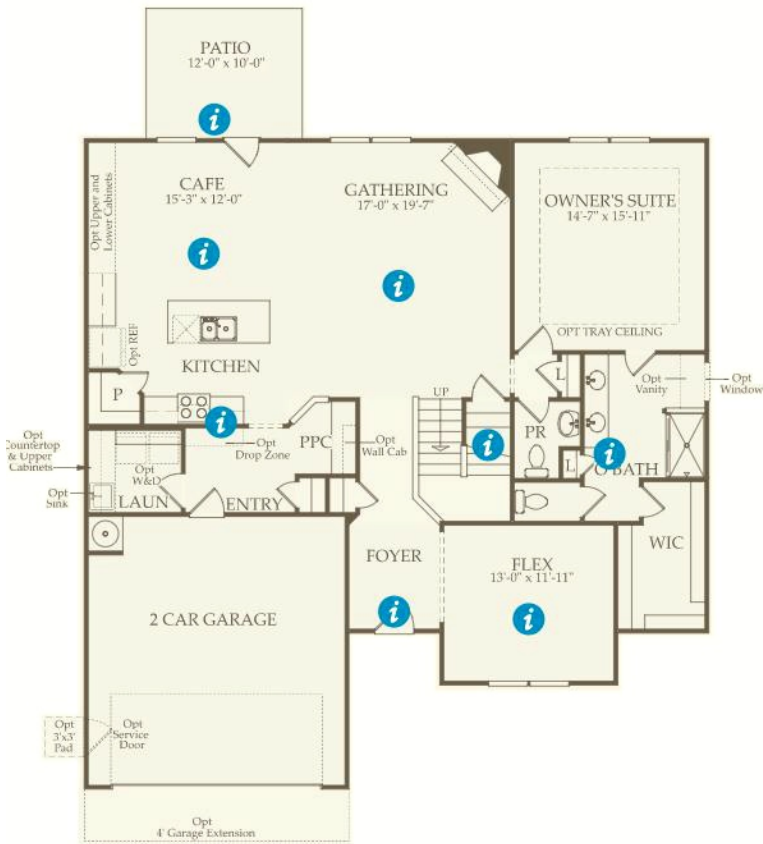

THE ARIANNE

FIRST FLOOR	1254 sq.ft.	4 BEDROOM
SECOND FLOOR	1628 sq.ft.	2.5 BATH
TOTAL	2882 sq.ft.	2 CAR GARAGE

FIRST FLOOR

SECOND FLOOR