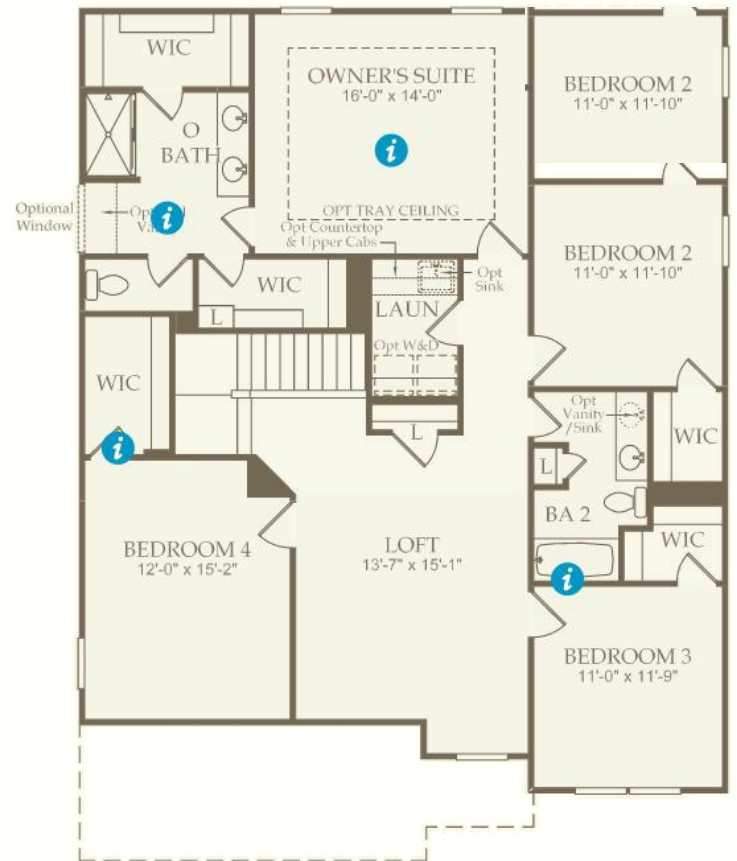

THE AUDREY

FIRST FLOOR	1244 sq.ft.	4 BEDROOM
SECOND FLOOR	1628 sq.ft.	2.5 BATH
TOTAL	2872 sq.ft.	2 CAR GARAGE

FIRST FLOOR

SECOND FLOOR