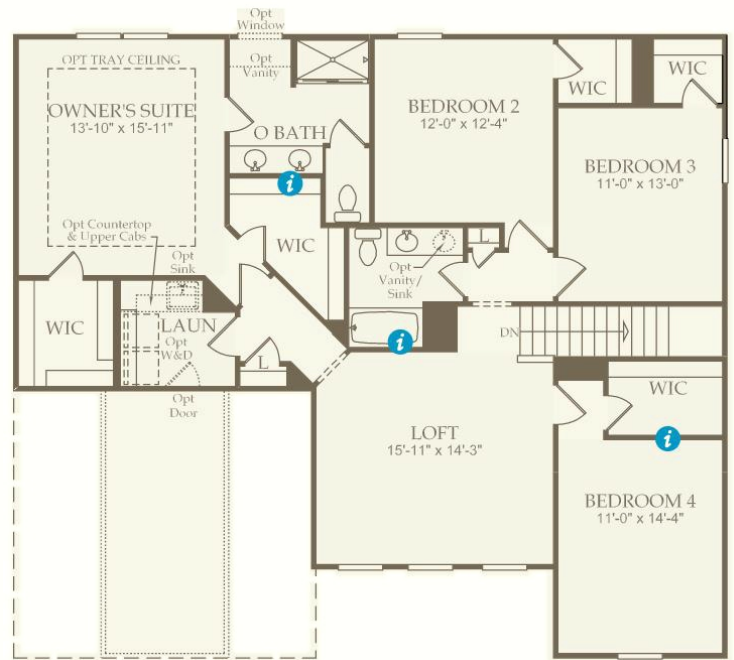

Quick Move In

# THE SABRINA

FIRST FLOOR	1224 sq.ft.	4 BEDROOM
SECOND FLOOR	1617 sq.ft.	2.5 BATH
TOTAL	2841 sq.ft.	2 CAR GARAGE

FIRST FLOOR

SECOND FLOOR