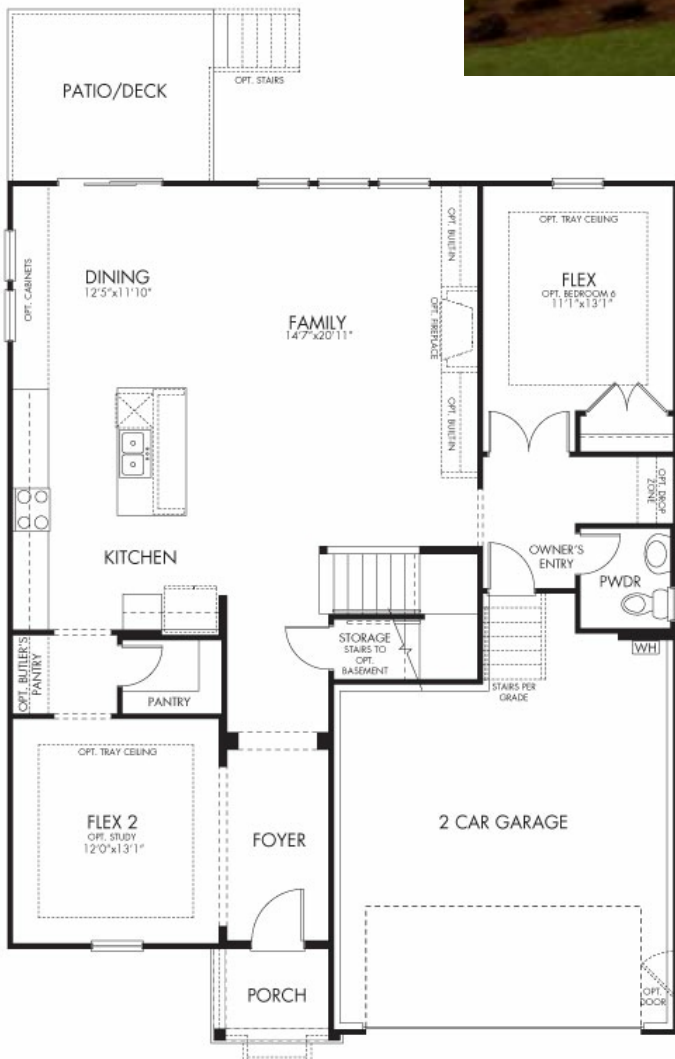

THE WESTON - B

FIRST FLOOR 1214 sq.ft.
 SECOND FLOOR 1573 sq.ft.
 TOTAL 2787 sq.ft.

4 BEDROOM
 2.5 BATH
 2 CAR GARAGE

FIRST FLOOR

SECOND FLOOR