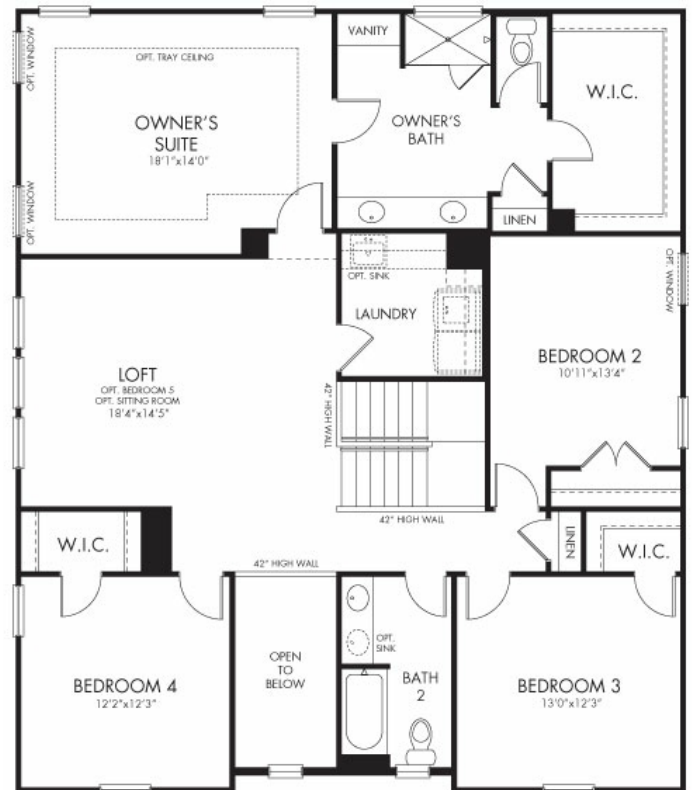

THE WESTON - B

FIRST FLOOR 1214 sq.ft.
 SECOND FLOOR 1573 sq.ft.
 TOTAL 2787 sq.ft.

4 BEDROOM
 2.5 BATH
 2 CAR GARAGE

FIRST FLOOR

SECOND FLOOR